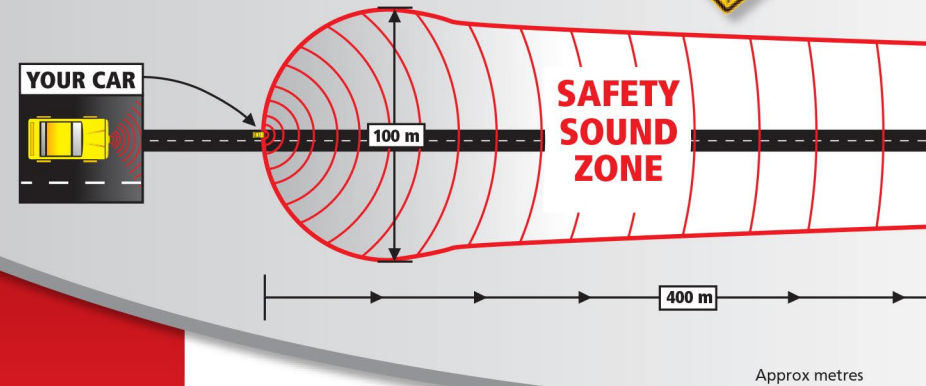

Easy to install

The new one piece compact design allows for easy installation to cars, RVs, trucks and buses.

Unobtrusive and attractive design

The compact, slimline design of ShuRoo will enhance your vehicle while helping to protect you. An attractive accessory you can't afford to be without!

The High Frequency ShuRoo "Safety Sound Zone"

ShuRoo creates a high frequency "Safety Sound Zone" 400 metres ahead and 50 metres either side of your vehicle which alerts kangaroos and other wildlife to your approaching vehicle—day, night, rain or shine.